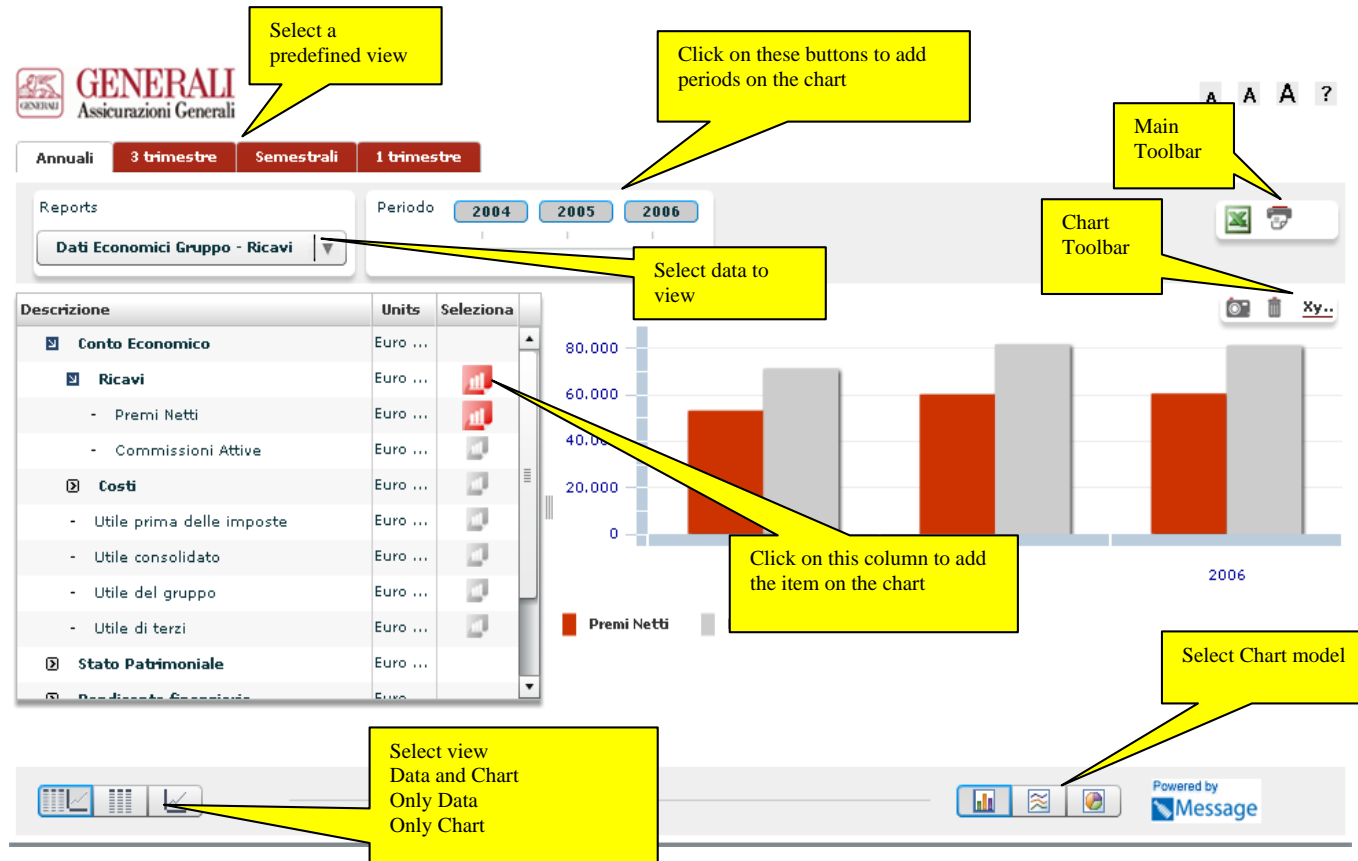

Interactive Data Tool

This instrument has the objective to show and compare data using charts.
All the available functions are explained in the yellow boxes.

This application uses Adobe Flash. The loading operation might require some seconds.

If not installed, Flash player 9.0 can be downloaded from Adobe website (<http://www.adobe.com>)

Hardware requirements:

- Windows NT 4.0, Windows 2000 Professional, Windows XP and Windows 98
- CPU: Pentium II 300 MHz Recommended Pentium III 650 MHz Minimum
- RAM: 128 Mb Recommended: 256 Mb
- Browser web minimum: Internet Explorer 6.0, Firefox 2.0 or higher
- Flash Player 9.0 or higher.